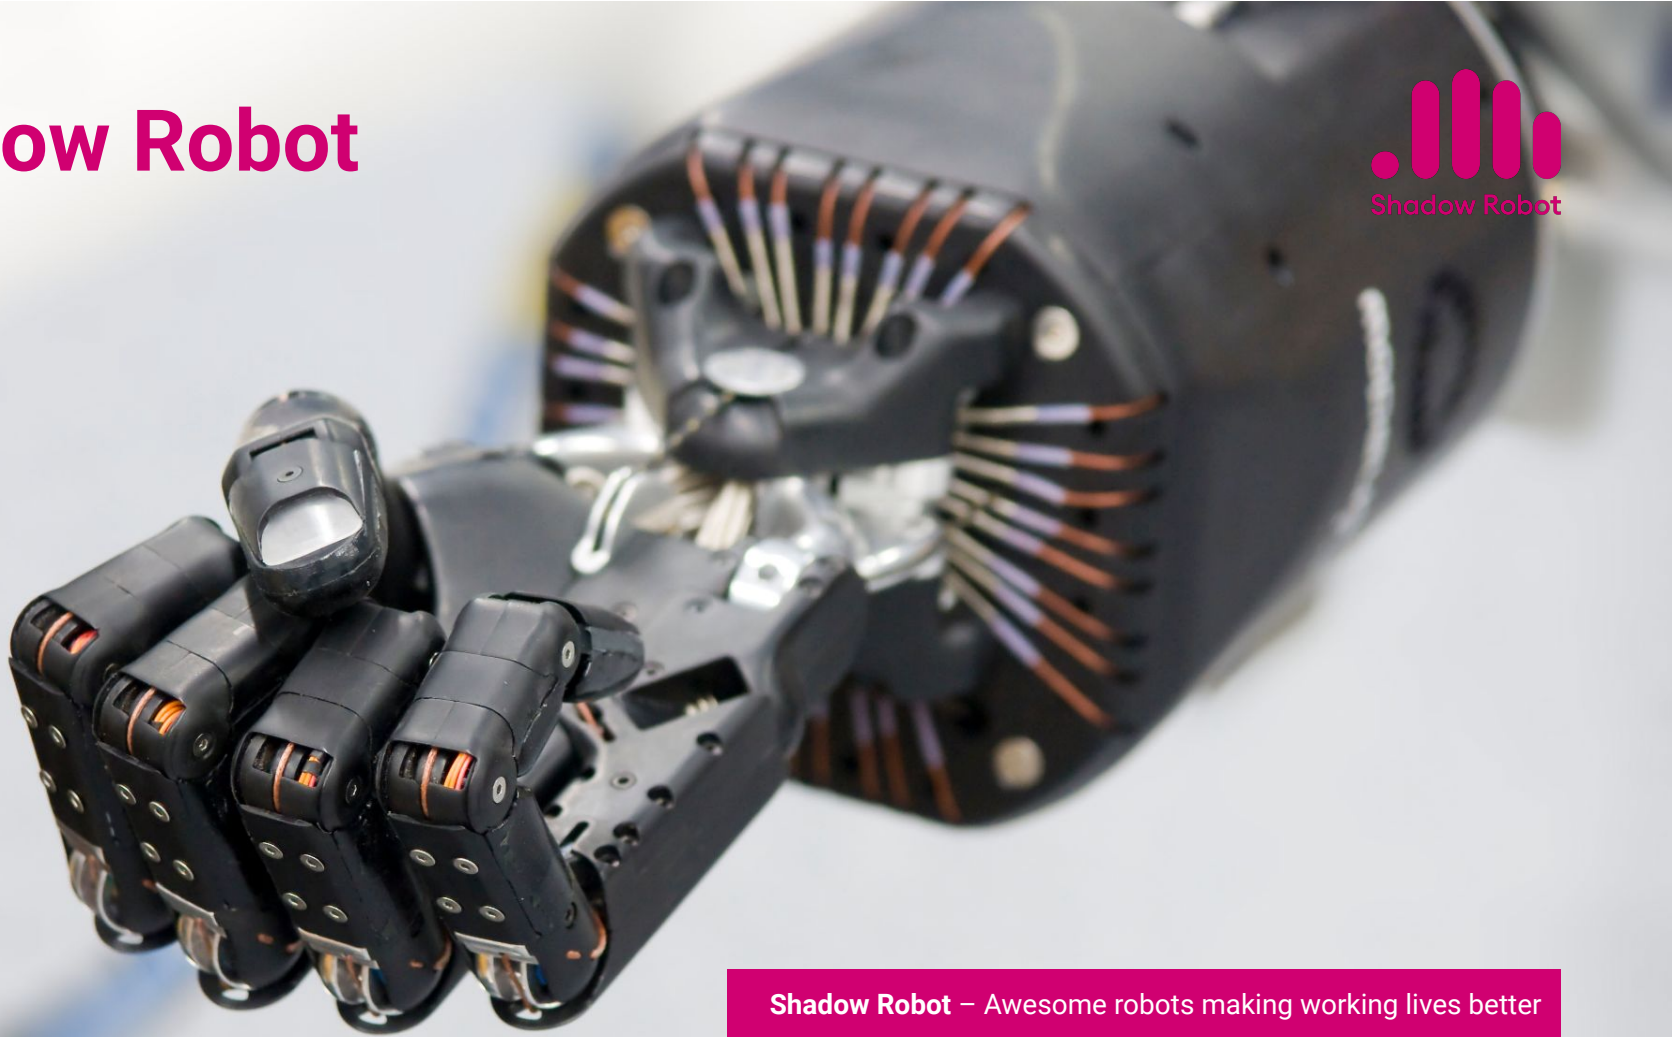

Shadow Robot

Shadow Robot – Awesome robots making working lives better

DEXTEROUS HANDS SERIES

	Hand Plus	Hand Lite	Hand Extra Lite	Hand Super Lite
Fingers + Thumb	4+1	3+1	2+1	1+1
Joints	24	16	12	8
Degrees of Freedom	20	13	10	7
Tactile Sensors (Pressure Sensor Tactiles)	✓	✓	✓	✓
Height	448mm	327mm	327mm	327mm
Weight	9.47lb	5.29lb	3.96lb	2.64lb
Payload	up to 8.81lb	up to 8.81lb	up to 6.61lb	up to 4.4lb
ROS Open-Source Platform	✓	✓	✓	✓
Easily Integrated on Robot Arms	✓	✓	✓	✓
Upgradable	✓	✓	✓	✓